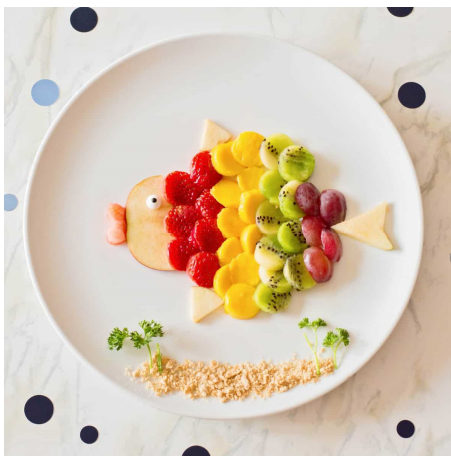

Still Life

Countless artists over the years have been inspired to paint fruit – the glorious colours and different shapes are a great subject! This painting is by the famous artist Matisse – have a look at the juicy colours and mix of shapes. You could arrange some fruit to look at and capture them on paper – keep

Here, little squares of yellow paper have been folded diagonally and stuck on so that one half sticks out to create the texture of the skin. Really effective!

Paper Plate Fruit

The zingy colours of sliced oranges, kiwis, lemons, apples and watermelon look fabulous painted onto paper plates! Again, keep the design simple and the colours strong for the best effect. You may need several coats of paint to get the strong, bright colours of the fruit.

..and this tasty rocket is made of slices of pineapple, kiwi and different types of melon.

How many different fruits can you see in this fabulous fish – and maybe other types of food?

HAVE FUN!!

St. Luke's Prestonville